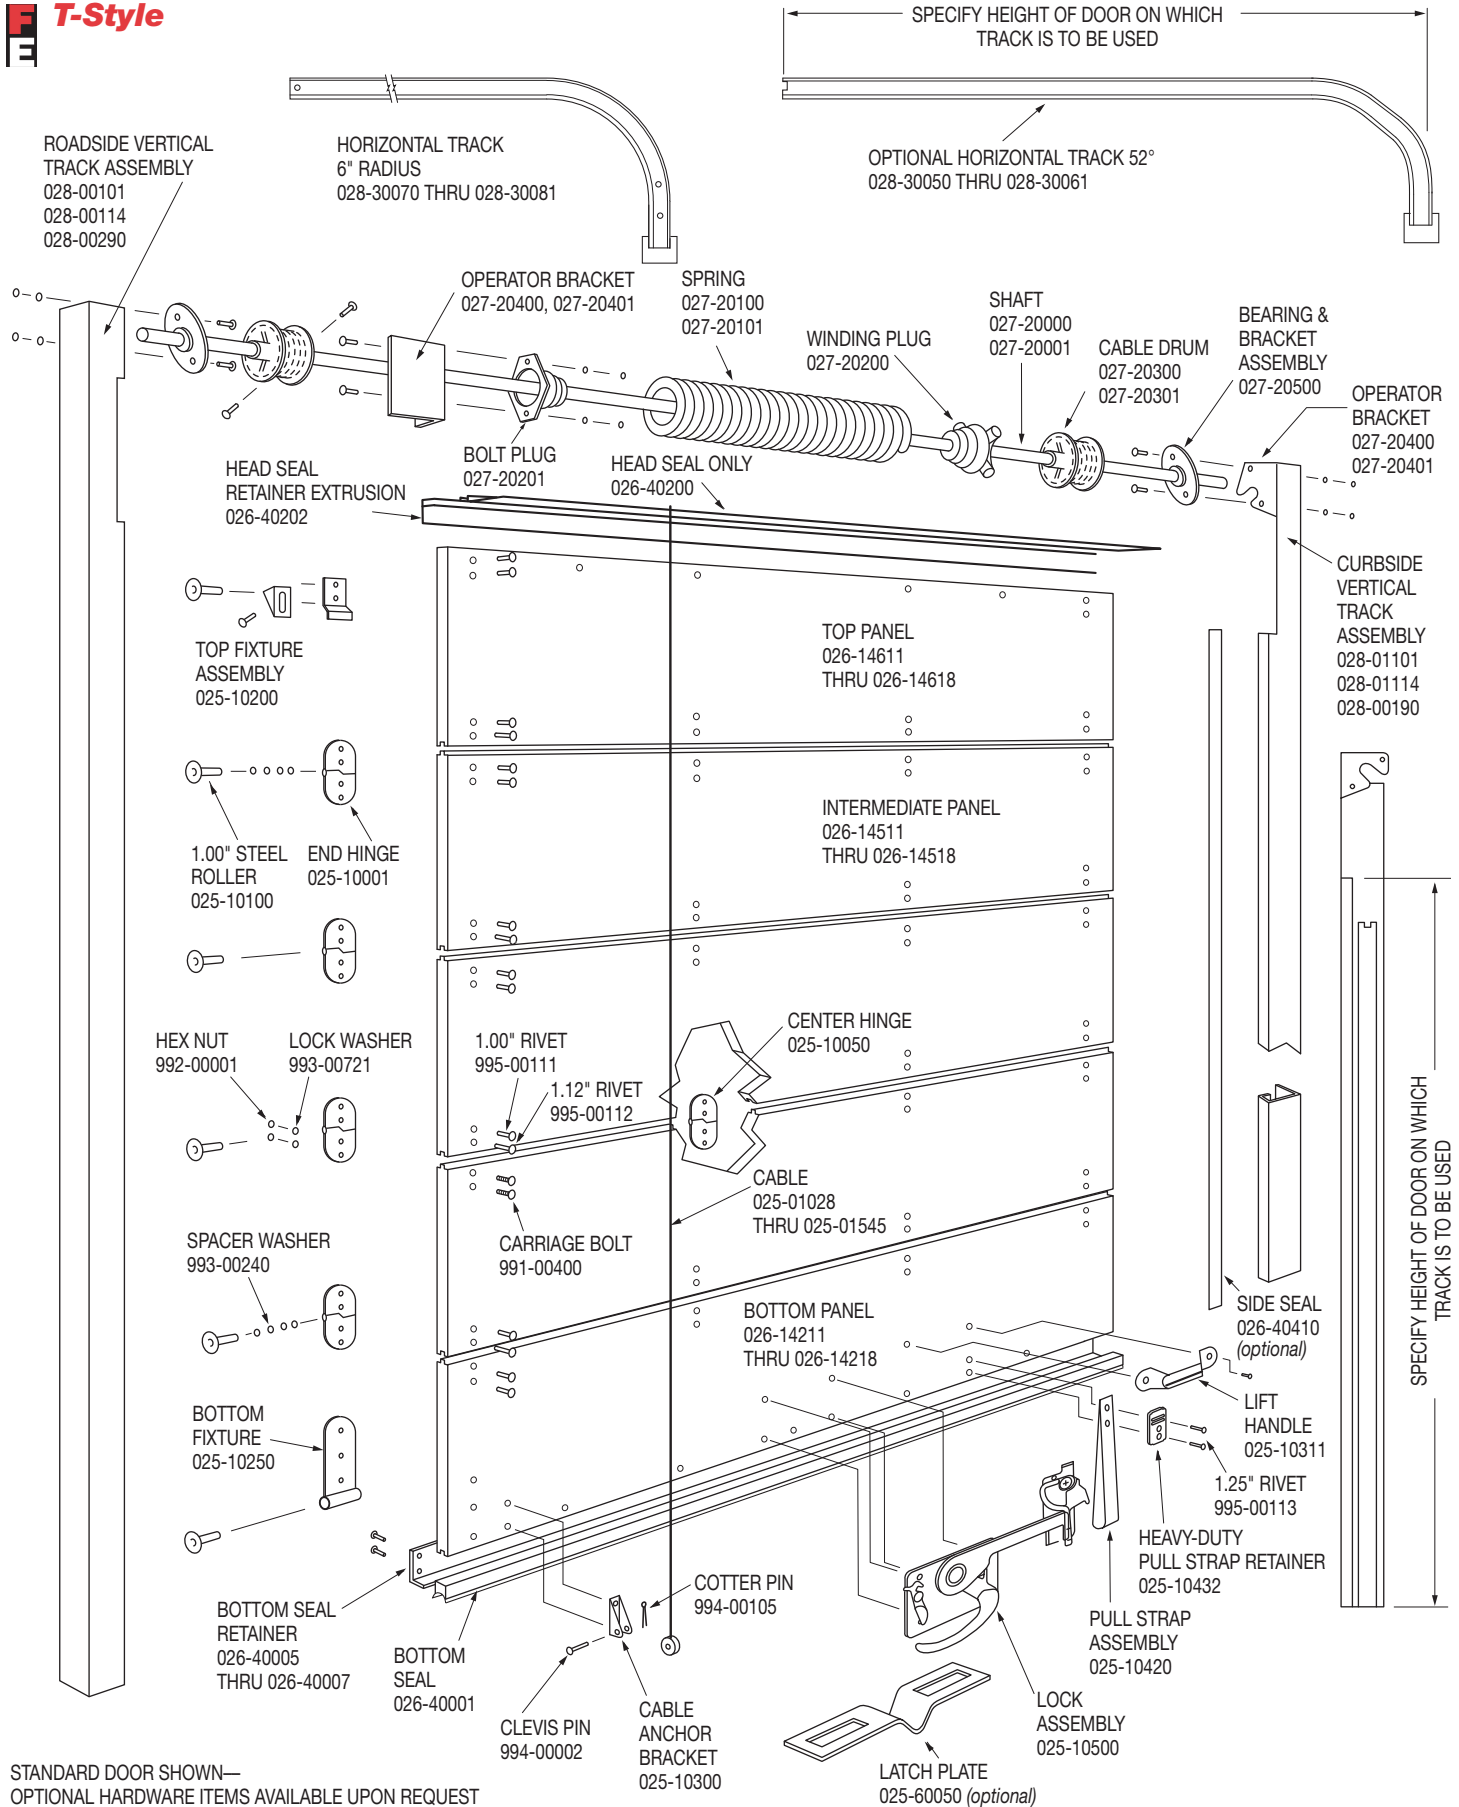

3/4" Roll-Up Door & Component Parts Diagram

To Order Call: 1 800 333 7890 or Fax (24 Hours) 231 777 2720

STANDARD DOOR SHOWN—
OPTIONAL HARDWARE ITEMS AVAILABLE UPON REQUEST